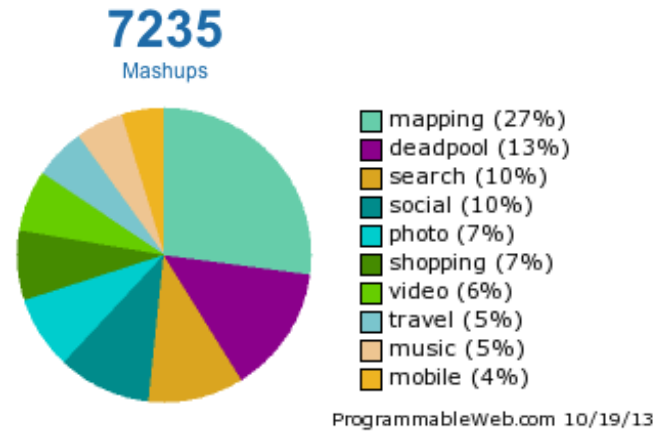

Map Satellite Hybrid

Google Map

Craigslist.org

Fig. 1.1 The [housingmaps.com](#) mashup providing for the synchronized exploration of housing offers from [craigslist.com](#) and maps by Google Maps.

(a) All time most used APIs by registered mashups

(b) All time most used tags to describe mashups

Fig. 1.2 A snapshot of the programmableweb.com mashup ecosystem (as of October 23, 2013).

Fig. 1.3 The *mashup cube* with three different perspectives on the mashup ecosystem.

Fig. 1.4 The long tail of the software market and its opportunities for mashups.