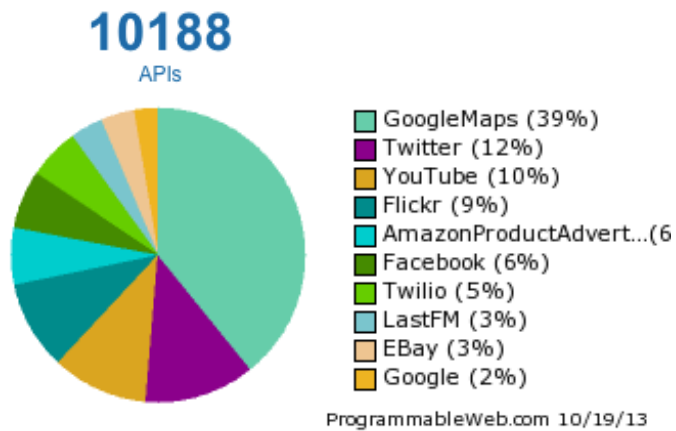

Map Satellite Hybrid

Google Map

Craigslist.org

Fig. 1.1 The [housingmaps.com](#) mashup providing for the synchronized exploration of housing offers from [craigslist.com](#) and maps by Google Maps.

(a) All time most used APIs by registered mashups